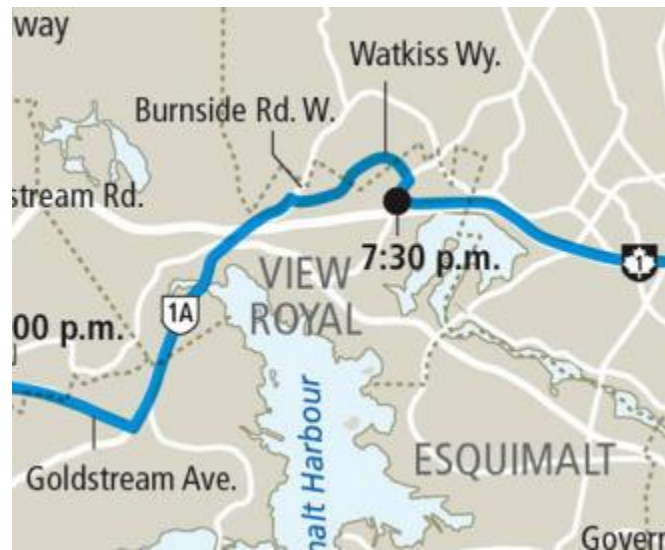

# TRAFFIC ADVISORY

## SATURDAY, DECEMBER 1, 2018 ANNUAL TRUCK LIGHT CONVOY AND FOOD DRIVE

Please be advised that the annual Truck Light Convoy and Food Drive will be travelling through the Town of View Royal from approximately 7:30 p.m. to 8 p.m. They will travel from the Trans-Canada Highway, exiting onto Helmcken Road, along Watkiss Way, Burnside Road W, and the Island Hwy 1A.